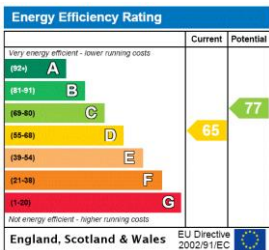

Tenure: Leasehold

Term: 110 year and 11 months

Service Charge: £450 per annum

Ground Rent: £ 200 Annually (subject to increase)

Council Tax Band:

Where no figures are shown, we have been unable to ascertain the information. All figures that are shown were correct at the time of printing.

Borehamwood | 020 8953 8899 | borehamwood@winkworth.co.uk