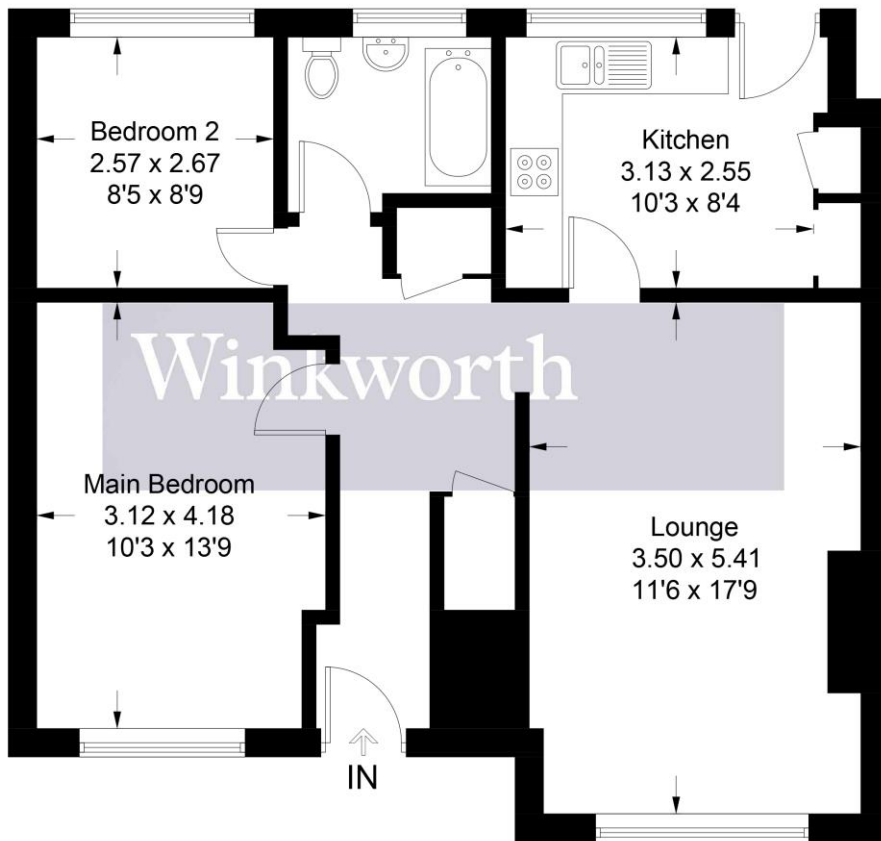

### DESCRIPTION:

This spacious two bedroom ground floor maisonette situated in the heart of Elstree Village is available on a Chain Free basis. Situated just a minutes walk from all the local amenities. Benefits include a bright reception with wood flooring, large fitted kitchen with direct access to communal gardens, master bedroom, one smaller double bedroom and a bathroom. Viewings come highly recommended.

### AT A GLANCE

- 2 Bedrooms
- Entrance Hall
- Kitchen
- Living Room
- Bathroom

Approximate Gross Internal Area = 65.0 sq m / 699 sq ft

Illustration for identification purposes only, measurements are approximate, not to scale. Winkworth © 2024 (ID1134775)

This floorplan is for illustration purposes only and is not to scale. The position and size of doors, windows, appliances and other features are approximate.

**Tenure:** Leasehold

**Term:** 110 year and 11 months