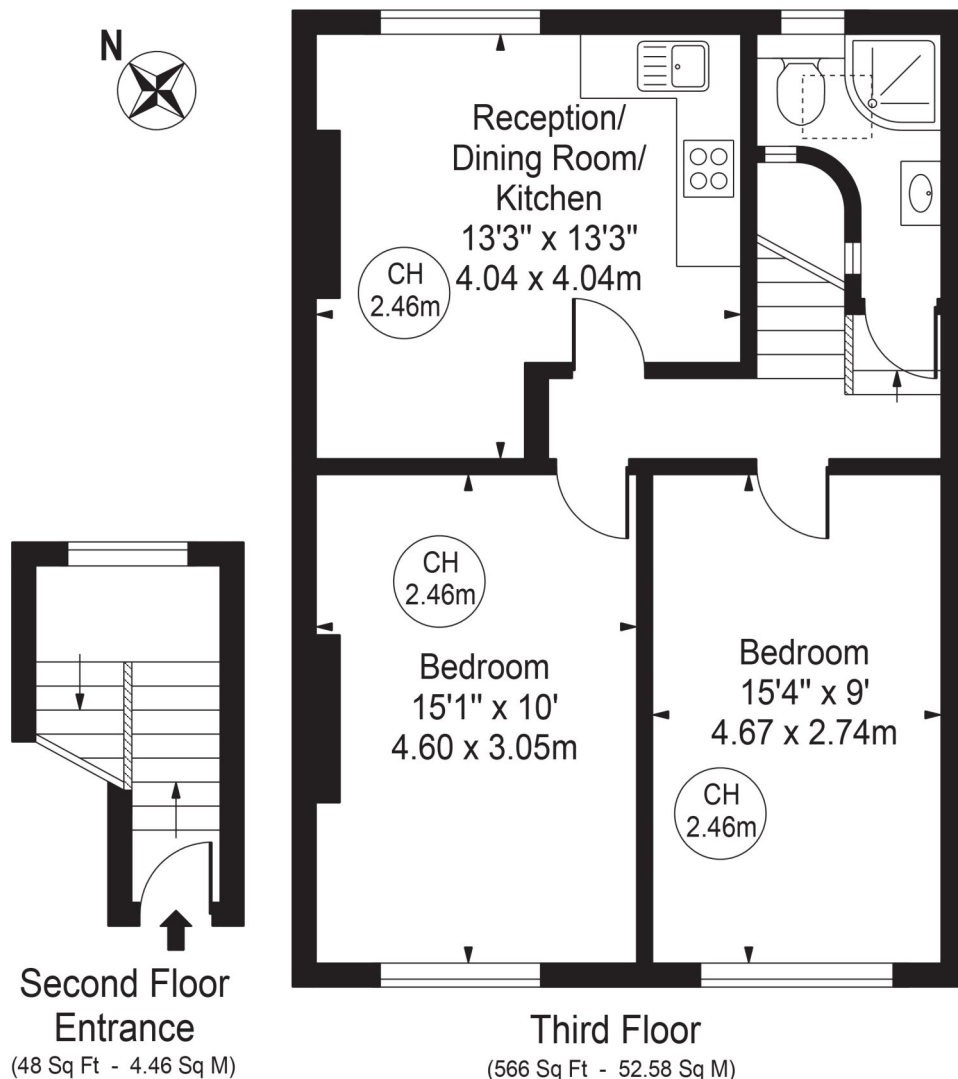

Comprises two large double bedrooms, kitchen/dining area and shower room.

Ideally suited to two professional sharers.

All bills included.

Winkworth

for every step...

Winkworth

for every step...

Portobello Road

Approx. Gross Internal Area 614 Sq Ft - 57.04 Sq M

For Illustration Purposes Only - Not To Scale

This floor plan should be used as a general outline for guidance only and does not constitute in whole or in part an offer or contract. Any intending purchaser or lessee should satisfy themselves by inspection, searches, enquiries and full survey as to the correctness of each statement. Any areas, measurements or distances quoted are approximate and should not be used to value a property or be the basis of any sale or let.

Copyright Morriarti Photography & Design LTD

This floorplan is for illustration purposes only and is not to scale. The position and size of doors, windows, appliances and other features are approximate.