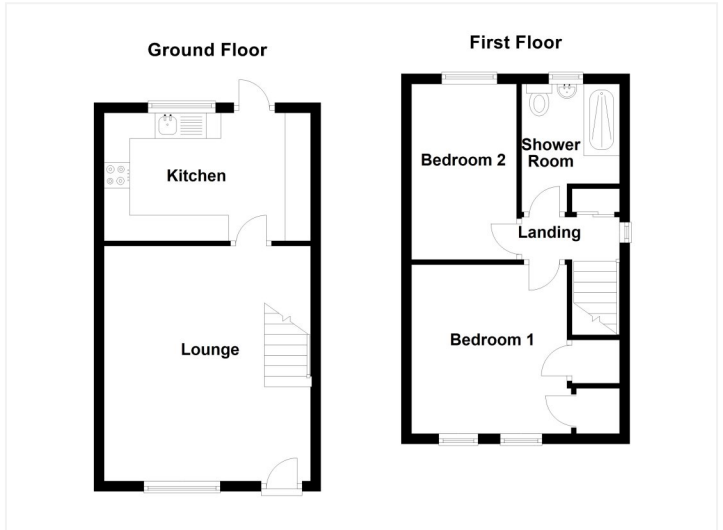

ACCOMMODATION

Living Room - 15'1" x 13'3" (4.6m x 4.04m)

Kitchen - 13'3" x 8'2" (4.04m x 2.5m)

Bedroom One - 10'10" x 9'7" (3.3m x 2m)

Bedroom Two - 11'3" x 6'9" (3.43m x 2.06m)

Family Bathroom

- No Onward Chain
- Two Bedroom Semi-Detached Home
- Large Driveway For 3 Cars
- Corner Plot
- Larger Than Average Garden
- South Facing
- UPVC Double Glazing
- Gas Central Heating
- EPC - D

Energy Efficiency Rating		Current	Potential
Very energy efficient - lower running costs			
(92-100)	A		88
(81-91)	B		
(69-80)	C		
(55-68)	D	68	
(39-54)	E		
(21-38)	F		
(1-20)	G		
Not energy efficient - higher running costs			
England, Scotland & Wales			EU Directive 2002/91/EC

This floorplan is for illustration purposes only and is not to scale. The position and size of doors, windows, appliances and other features are approximate.