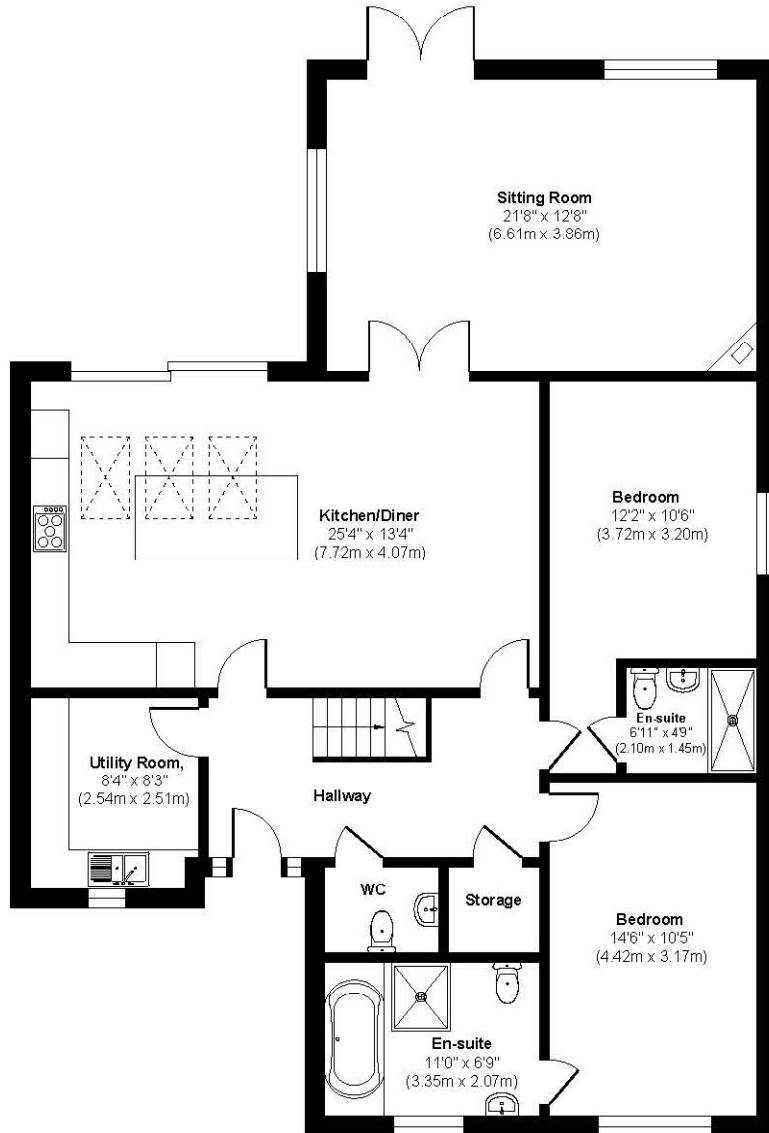

Ringwood Road
Bournemouth, BH11 9LG
OFFERS OVER £600,000

OFFERS OVER £600,000 FREEHOLD

This 2300 sq ft very spacious and fully modernised four double bedroom, three bathroom detached chalet style home has a versatile layout that will suit a range of buyers needs including those needing ground floor accomodation.

Kitchen/Diner
Four Double Bedrooms (two en-suite)
Detached Chalet Style Home
Utliity Room & WC
Gate Off Road Parking For Several Vehicles
Living Room With Log Burner
Triple Garage With Electric Doors
Landscaped West Facing Garden
No Onward Chain

EPC C I Council Tax Band C

01202 434365

ferndown@winkworth.co.uk

Ringwood Road

Ground Floor
Approximate Floor Area
1518 sq. ft
(140.99 sq. m)

First Floor
Approximate Floor Area
793 sq. ft
(73.71 sq. m)

Garage First Floor
Approximate Floor Area
344 sq. ft
(31.95 sq. m)

Garage Ground Floor
Approximate Floor Area
490 sq. ft
(45.49 sq. m)

Approx. Gross Internal Floor Area 2311 sq. ft / 214.69 sq. m
Illustration for identification purposes only, measurements approximate and not to scale.