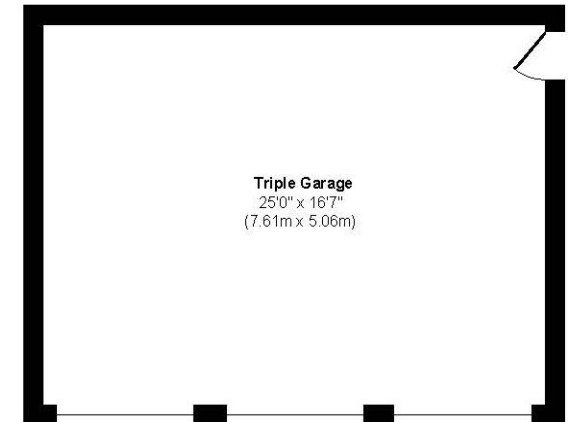

EPC C I Council Tax Band C

01202 434365

ferndown@winkworth.co.uk

Ringwood Road

Ground Floor
Approximate Floor Area
1518 sq. ft
(140.99 sq. m)

First Floor
Approximate Floor Area
793 sq. ft
(73.71 sq. m)

Garage First Floor
Approximate Floor Area
344 sq. ft
(31.95 sq. m)

Garage Ground Floor
Approximate Floor Area
490 sq. ft
(45.49 sq. m)

Approx. Gross Internal Floor Area 2311 sq. ft / 214.69 sq. m
Illustration for identification purposes only, measurements approximate and not to scale.