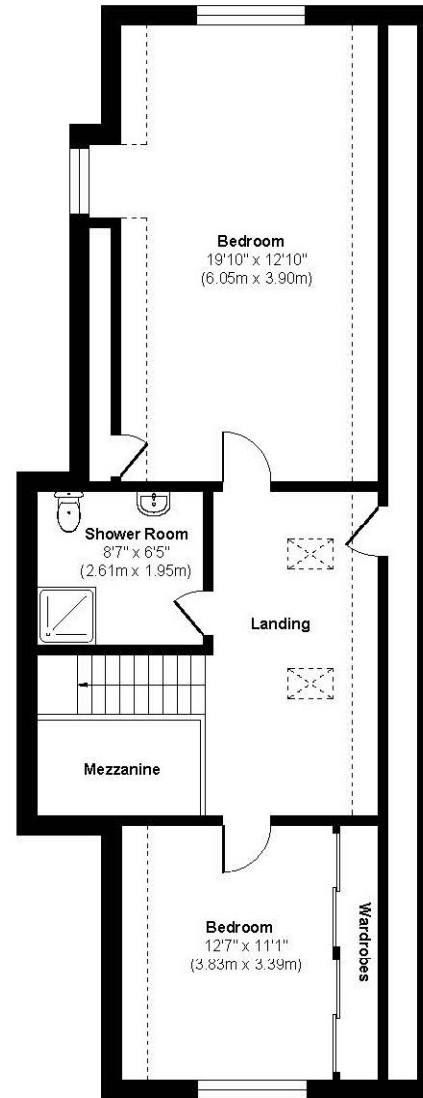

EPC C I Council Tax Band C

01202 434365

ferndown@winkworth.co.uk

Ringwood Road

Ground Floor
Approximate Floor Area
1518 sq. ft
(140.99 sq. m)

First Floor
Approximate Floor Area
793 sq. ft
(73.71 sq. m)

Garage First Floor
Approximate Floor Area
344 sq. ft
(31.95 sq. m)

Garage Ground Floor
Approximate Floor Area
490 sq. ft
(45.49 sq. m)

Approx. Gross Internal Floor Area 2311 sq. ft / 214.69 sq. m
Illustration for identification purposes only, measurements approximate and not to scale.