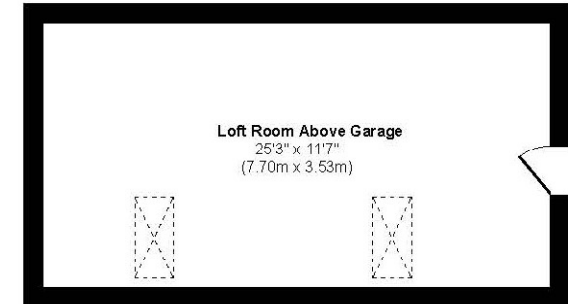

EPC C I Council Tax Band C

01202 434365

ferndown@winkworth.co.uk

Ringwood Road

Ground Floor
Approximate Floor Area
1518 sq. ft
(140.99 sq. m)

First Floor
Approximate Floor Area
793 sq. ft
(73.71 sq. m)

Garage First Floor
Approximate Floor Area
344 sq. ft
(31.95 sq. m)

Garage Ground Floor
Approximate Floor Area
490 sq. ft
(45.49 sq. m)

Approx. Gross Internal Floor Area 2311 sq. ft / 214.69 sq. m
Illustration for identification purposes only, measurements approximate and not to scale.