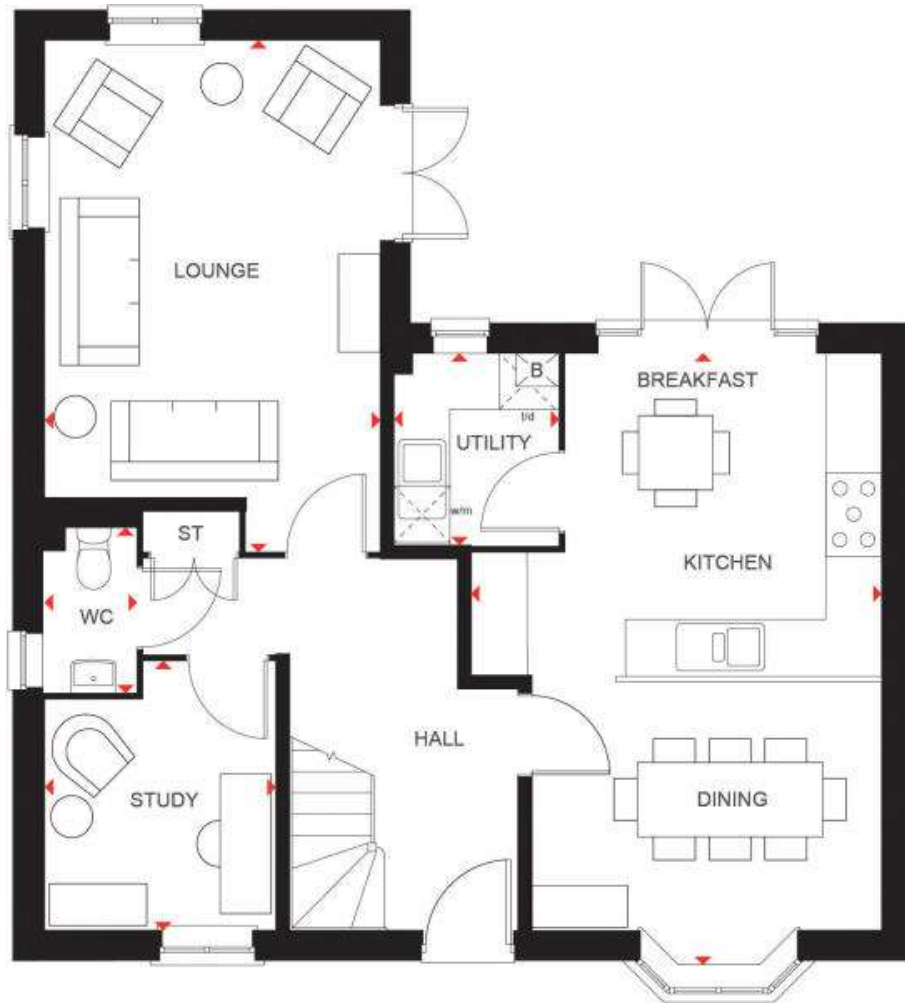

Bourne | 01778392807 | bourne@winkworth.co.uk

winkworth.co.uk