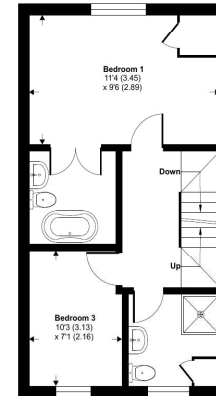

FIRST FLOOR