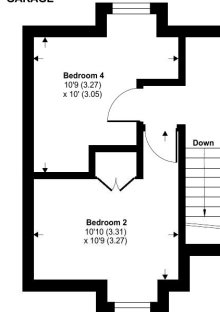

SECOND FLOOR