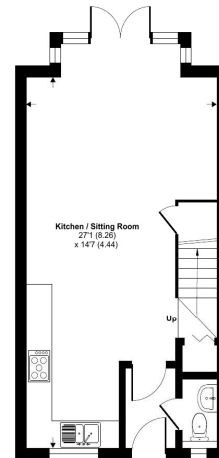

AT A GLANCE

- 1074 Square feet/ 99.7 square metres
- Four bedrooms
- Two bath/ shower rooms
- Sitting room
- Open plan kitchen/dining
- Garden
- Off road parking
- Excellent school catchment
- Village location

UTILITIES

Gas Central Heating
Mains water and drainage
Ultrafast broadband available. Some mobile services may be limited so check with your provider.

EPC C
West Berkshire Council Tax Band D

DIRECTIONS

What3words:///bracing.script.dummy

Rowlock Gardens, Hermitage, Thatcham, RG18

Approximate Area = 1074 sq ft / 99.7 sq m

Garage = 157 sq ft / 14.5 sq m

Total = 1231 sq ft / 114.2 sq m

For identification only - Not to scale

GROUND FLOOR